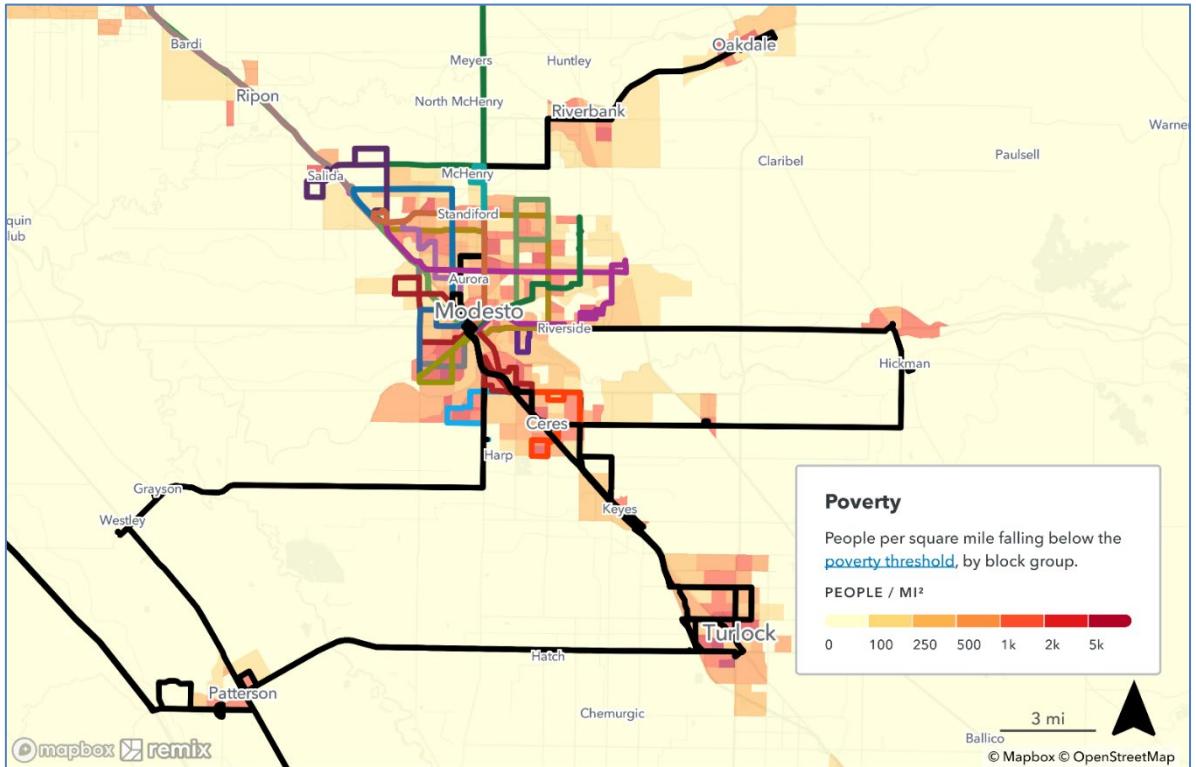

APPENDIX H

CENSUS MAPS

CENSUS MAPS

Population– The S Service Area

Poverty Level per Census Block – Modesto

Poverty Level per Census Block – The S Service Area

Poverty Level per Census Block – Modesto

Spanish Speakers – Limited English in The S Service Area

Spanish Speakers Limited English – Modesto Inset

Minority Populations in The S Service Area

Minority Populations in Modesto