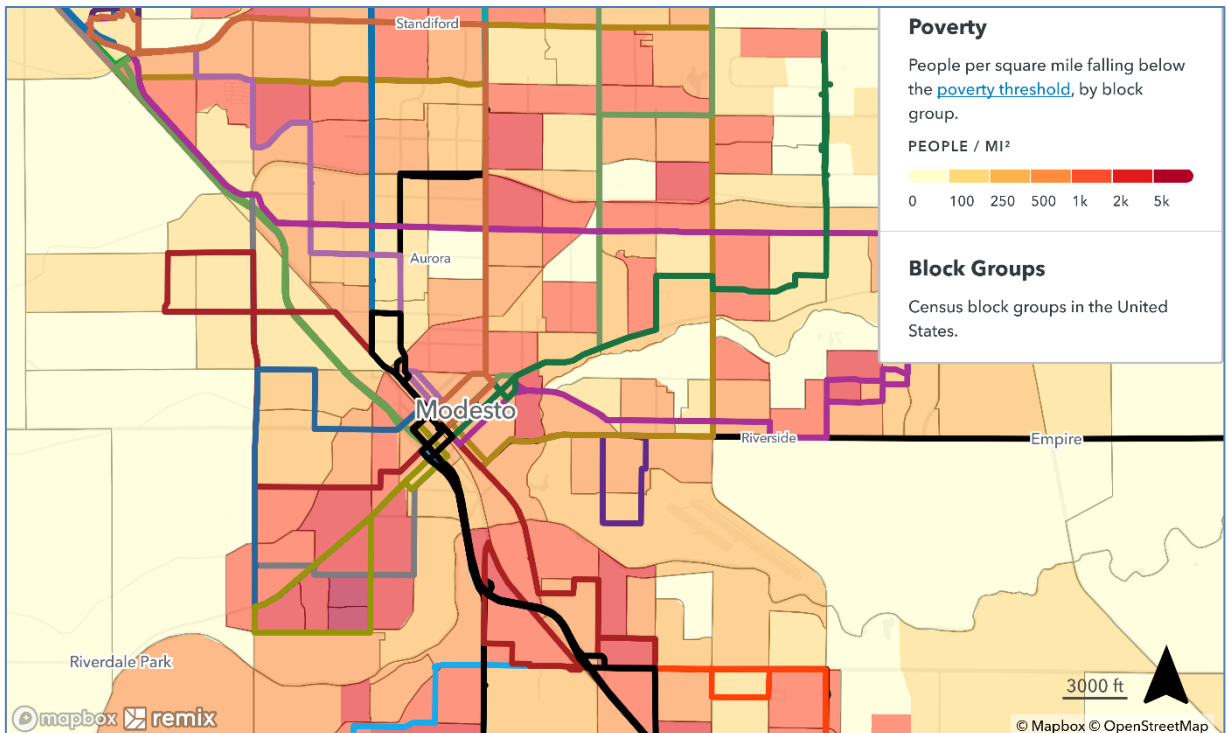

APPENDIX H

CENSUS MAPS

CENSUS MAPS

Population– The S Service Area

Poverty Level per Census Block – Modesto

Poverty Level per Census Block – The S Service Area

Poverty Level per Census Block – Modesto

Spanish Speakers – Limited English in The S Service Area

Spanish Speakers Limited English – Modesto Inset

Minority Populations in The S Service Area

Minority Populations in Modesto