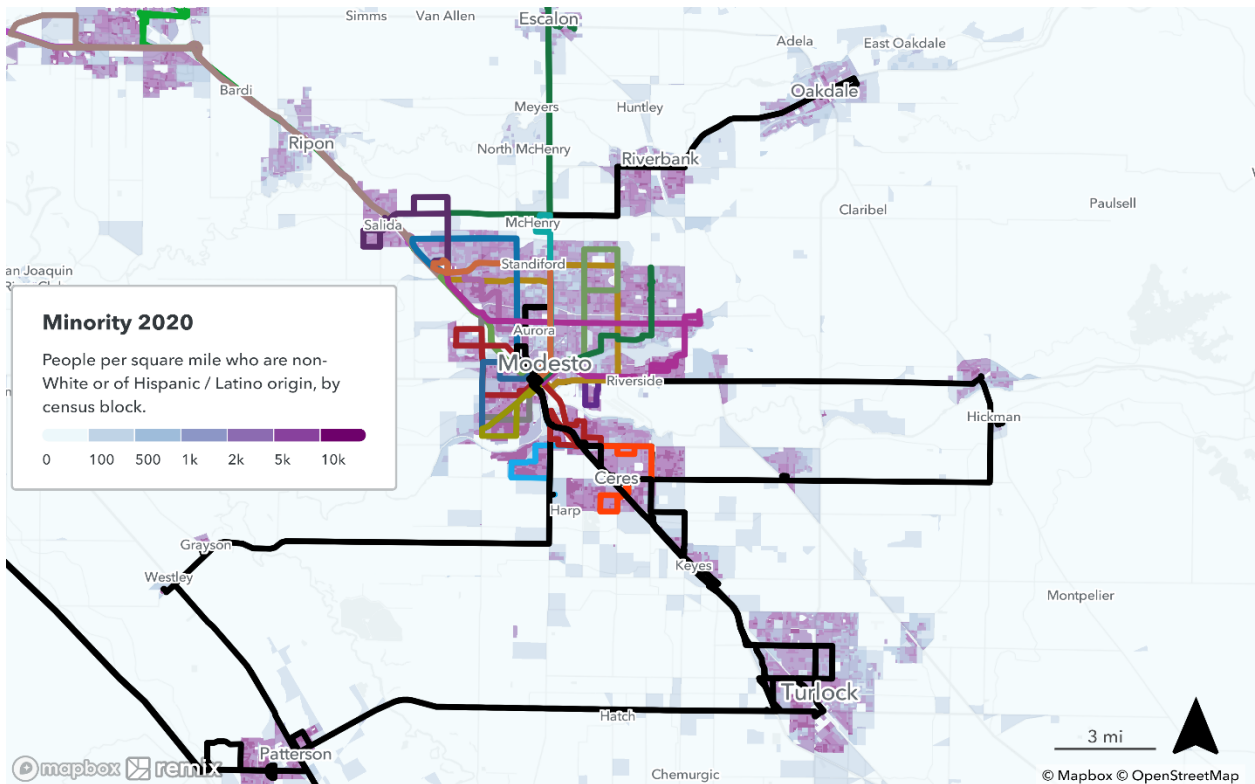

APPENDIX H

CENSUS MAPS

CENSUS MAPS

Population– The S Service Area

Poverty Level per Census Block – Modesto

Poverty Level per Census Block – The S Service Area

Poverty Level per Census Block – Modesto

Spanish Speakers – Limited English in The S Service Area

Spanish Speakers Limited English – Modesto Inset

Minority Populations in The S Service Area

Minority Populations in Modesto