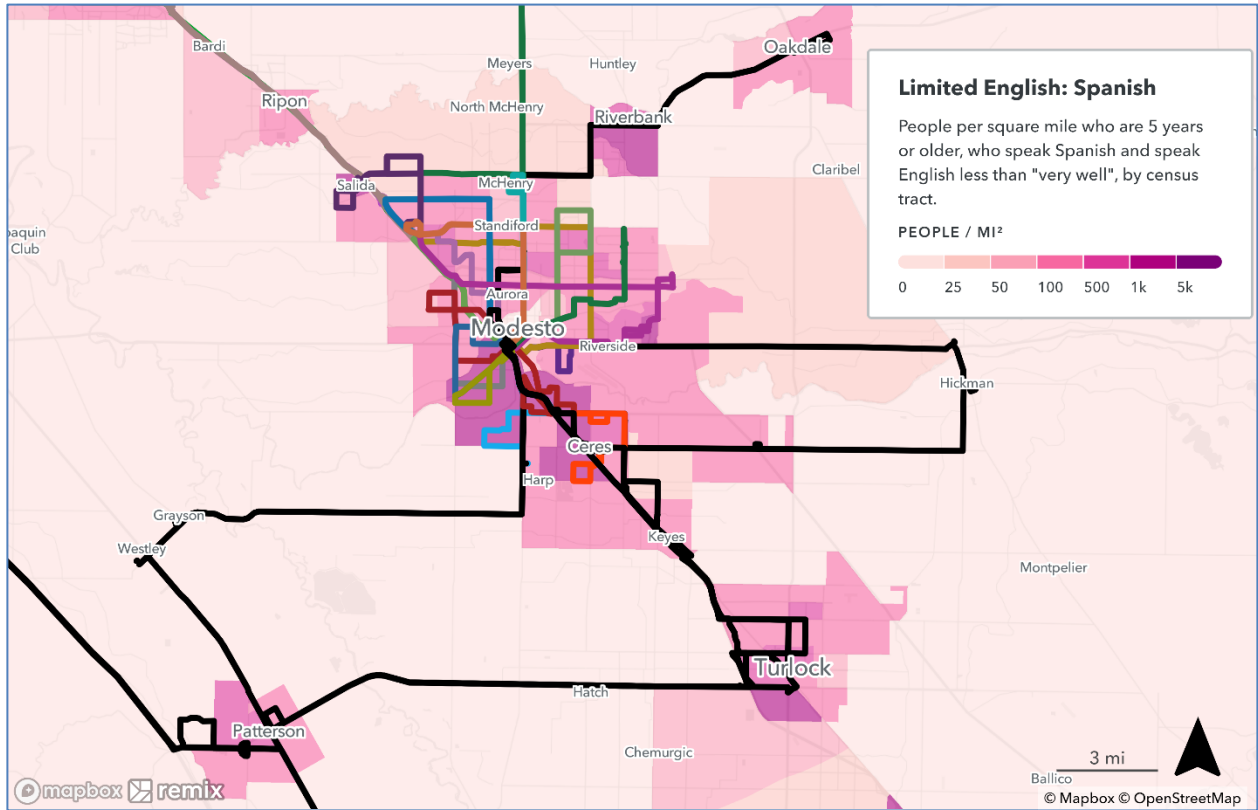

APPENDIX H

CENSUS MAPS

CENSUS MAPS

Population– The S Service Area

Poverty Level per Census Block – Modesto

Poverty Level per Census Block – The S Service Area

Poverty Level per Census Block – Modesto

Spanish Speakers – Limited English in The S Service Area

Spanish Speakers Limited English – Modesto Inset

Minority Populations in The S Service Area

Minority Populations in Modesto