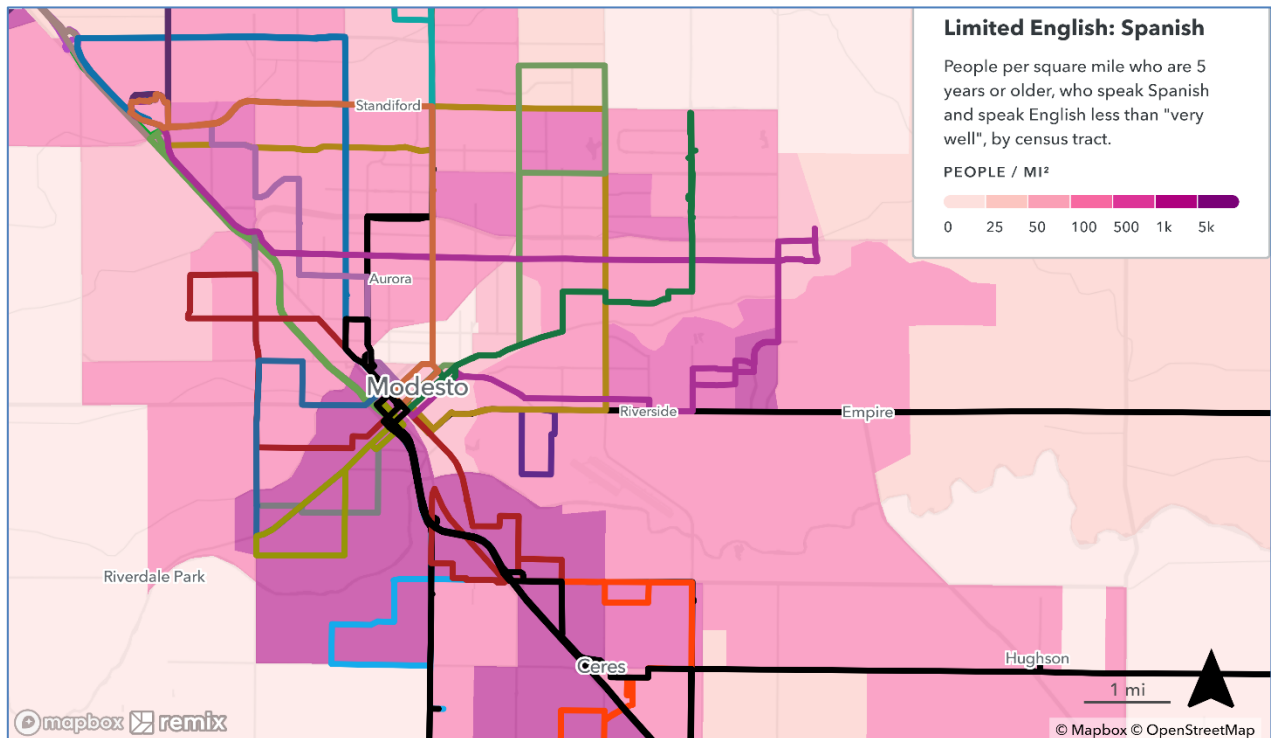

APPENDIX H

CENSUS MAPS

CENSUS MAPS

Population– The S Service Area

Poverty Level per Census Block – Modesto

Poverty Level per Census Block – The S Service Area

Poverty Level per Census Block – Modesto

Spanish Speakers – Limited English in The S Service Area

Spanish Speakers Limited English – Modesto Inset

Minority Populations in The S Service Area

Minority Populations in Modesto