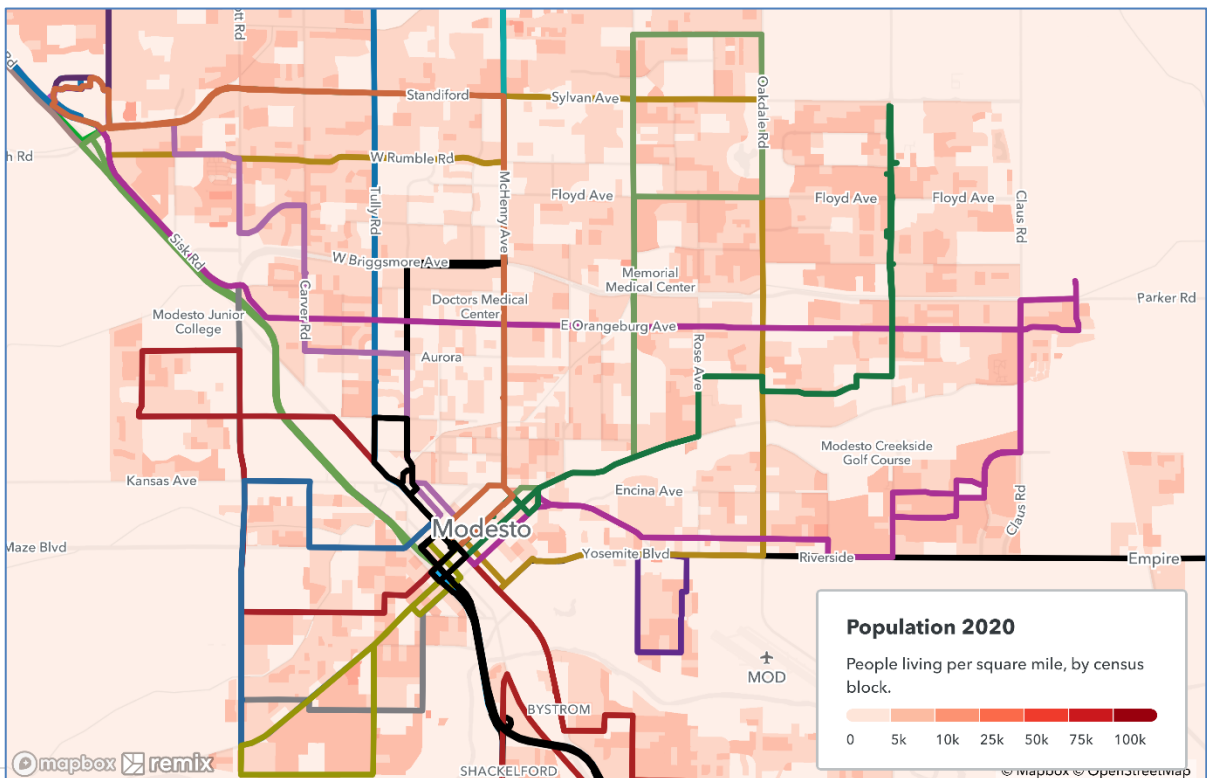

APPENDIX H

CENSUS MAPS

CENSUS MAPS

Population– The S Service Area

Poverty Level per Census Block – Modesto

Poverty Level per Census Block – The S Service Area

Poverty Level per Census Block – Modesto

Spanish Speakers – Limited English in The S Service Area

Spanish Speakers Limited English – Modesto Inset

Minority Populations in The S Service Area

Minority Populations in Modesto