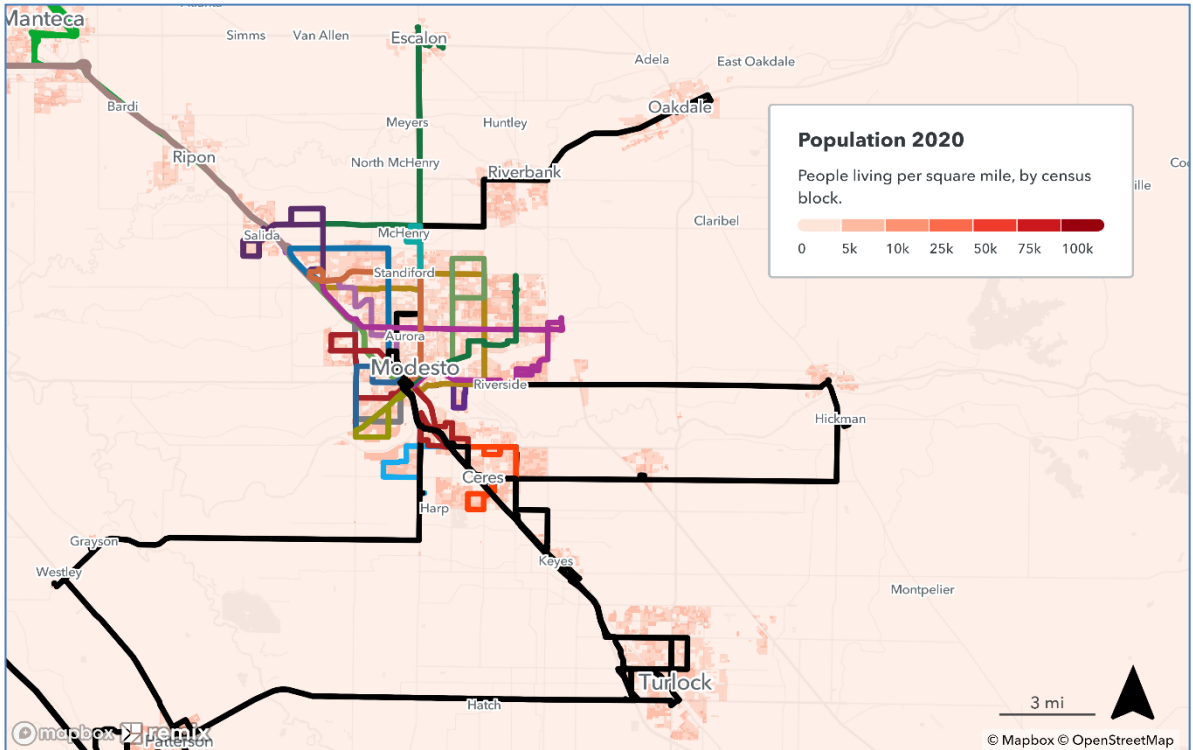

APPENDIX H

CENSUS MAPS

CENSUS MAPS

Population– The S Service Area

Poverty Level per Census Block – Modesto

Poverty Level per Census Block – The S Service Area

Poverty Level per Census Block – Modesto

Spanish Speakers – Limited English in The S Service Area

Spanish Speakers Limited English – Modesto Inset

Minority Populations in The S Service Area

Minority Populations in Modesto