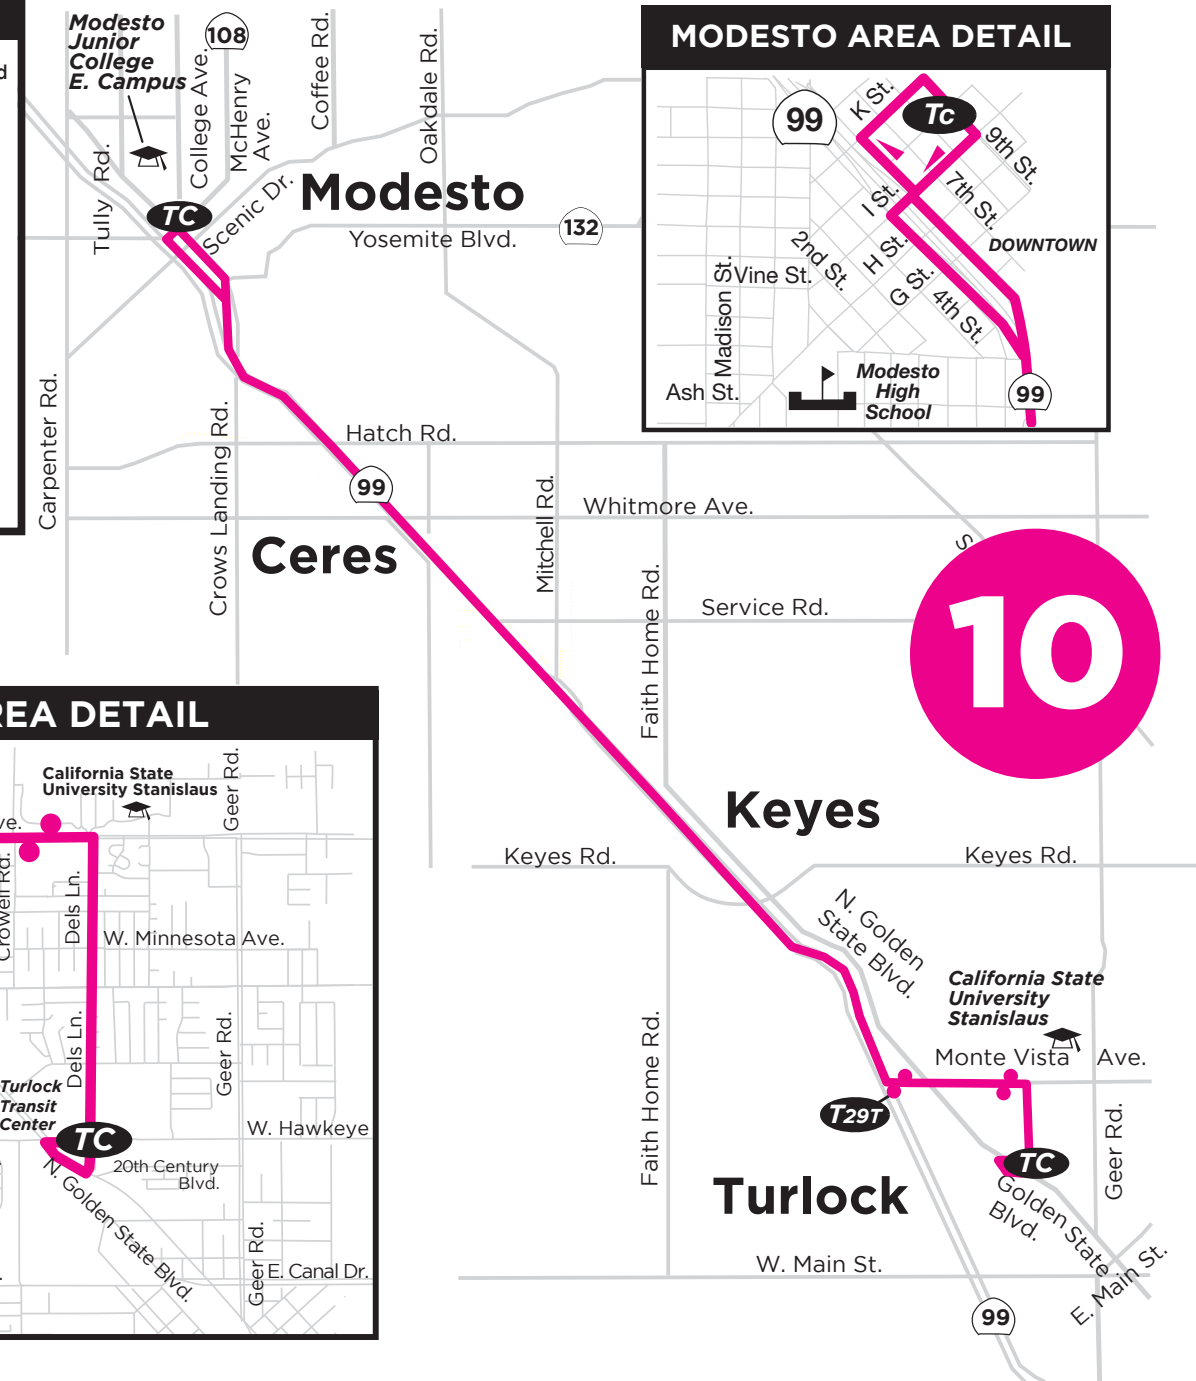

All S buses are fully accessible by wheelchairs and other mobility aids.

GENERAL INFORMATION

The S buses only stop at locations marked with a bus stop sign. Visit www.StanRTA.org or call (209) 527-4900 to find out where you can catch the bus in your area or for additional information. When at a marked stop, position yourself near the sign so the driver knows that you want to ride.

Legend | Leyenda

- Buses travel in both directions unless otherwise indicated
  Los autobuses viajan en ambas direcciones a menos que se indique lo contrario
- Regular Bus Route | *Ruta regular de autobuses*
- Stops along the route | *Paradas a lo largo de la ruta*
- College | *Colega*
- Places of Interest | *Lugares de interés*
- Connect to these routes: check timetables
  Conectar a estas rutas: consultar horarios
- Major Transfer Center
  *You can transfer to many different routes at this location
  Centro de Transferencias Principal
  Puede transferirse a muchas rutas diferentes en esta ubicación*

SCHEDULES

Times shown on the schedules in this brochure are approximate due to varying traffic, weather, and other conditions.

For More Information Call: (209) 527-4900