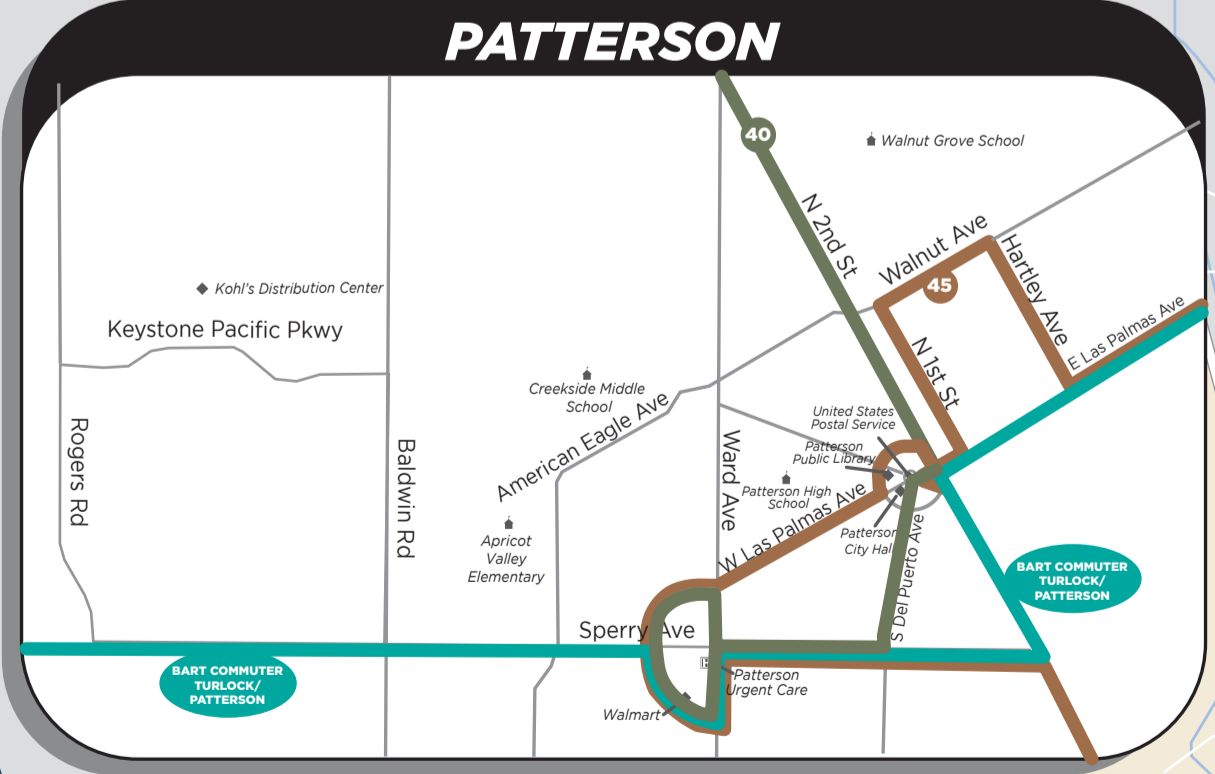

To Pleasanton BART Station

To Lathrop/Manteca Station and Stockton

**SYSTEM MAP LEGEND**

- ROUTE 10 EXPRESS
- ROUTE 15
- ROUTE 24
- ROUTE 29
- ROUTE 40
- ROUTE 42
- ROUTE 45
- ROUTE 47
- ROUTE 50
- ROUTE 60
- ROUTE 61
- ACE EXPRESS
- BART COMMUTER - MODESTO
- BART COMMUTER - TURLOCK/PATTERSON
- STOCKTON COMMUTER

Ride the **SYSTEM MAP**  
[www.StanRTA.org](http://www.StanRTA.org) | (209) 527-4900

AREA SHOWN IS STANISLAUS REGIONAL TRANSIT AUTHORITY

EFFECTIVE MARCH 5, 2023