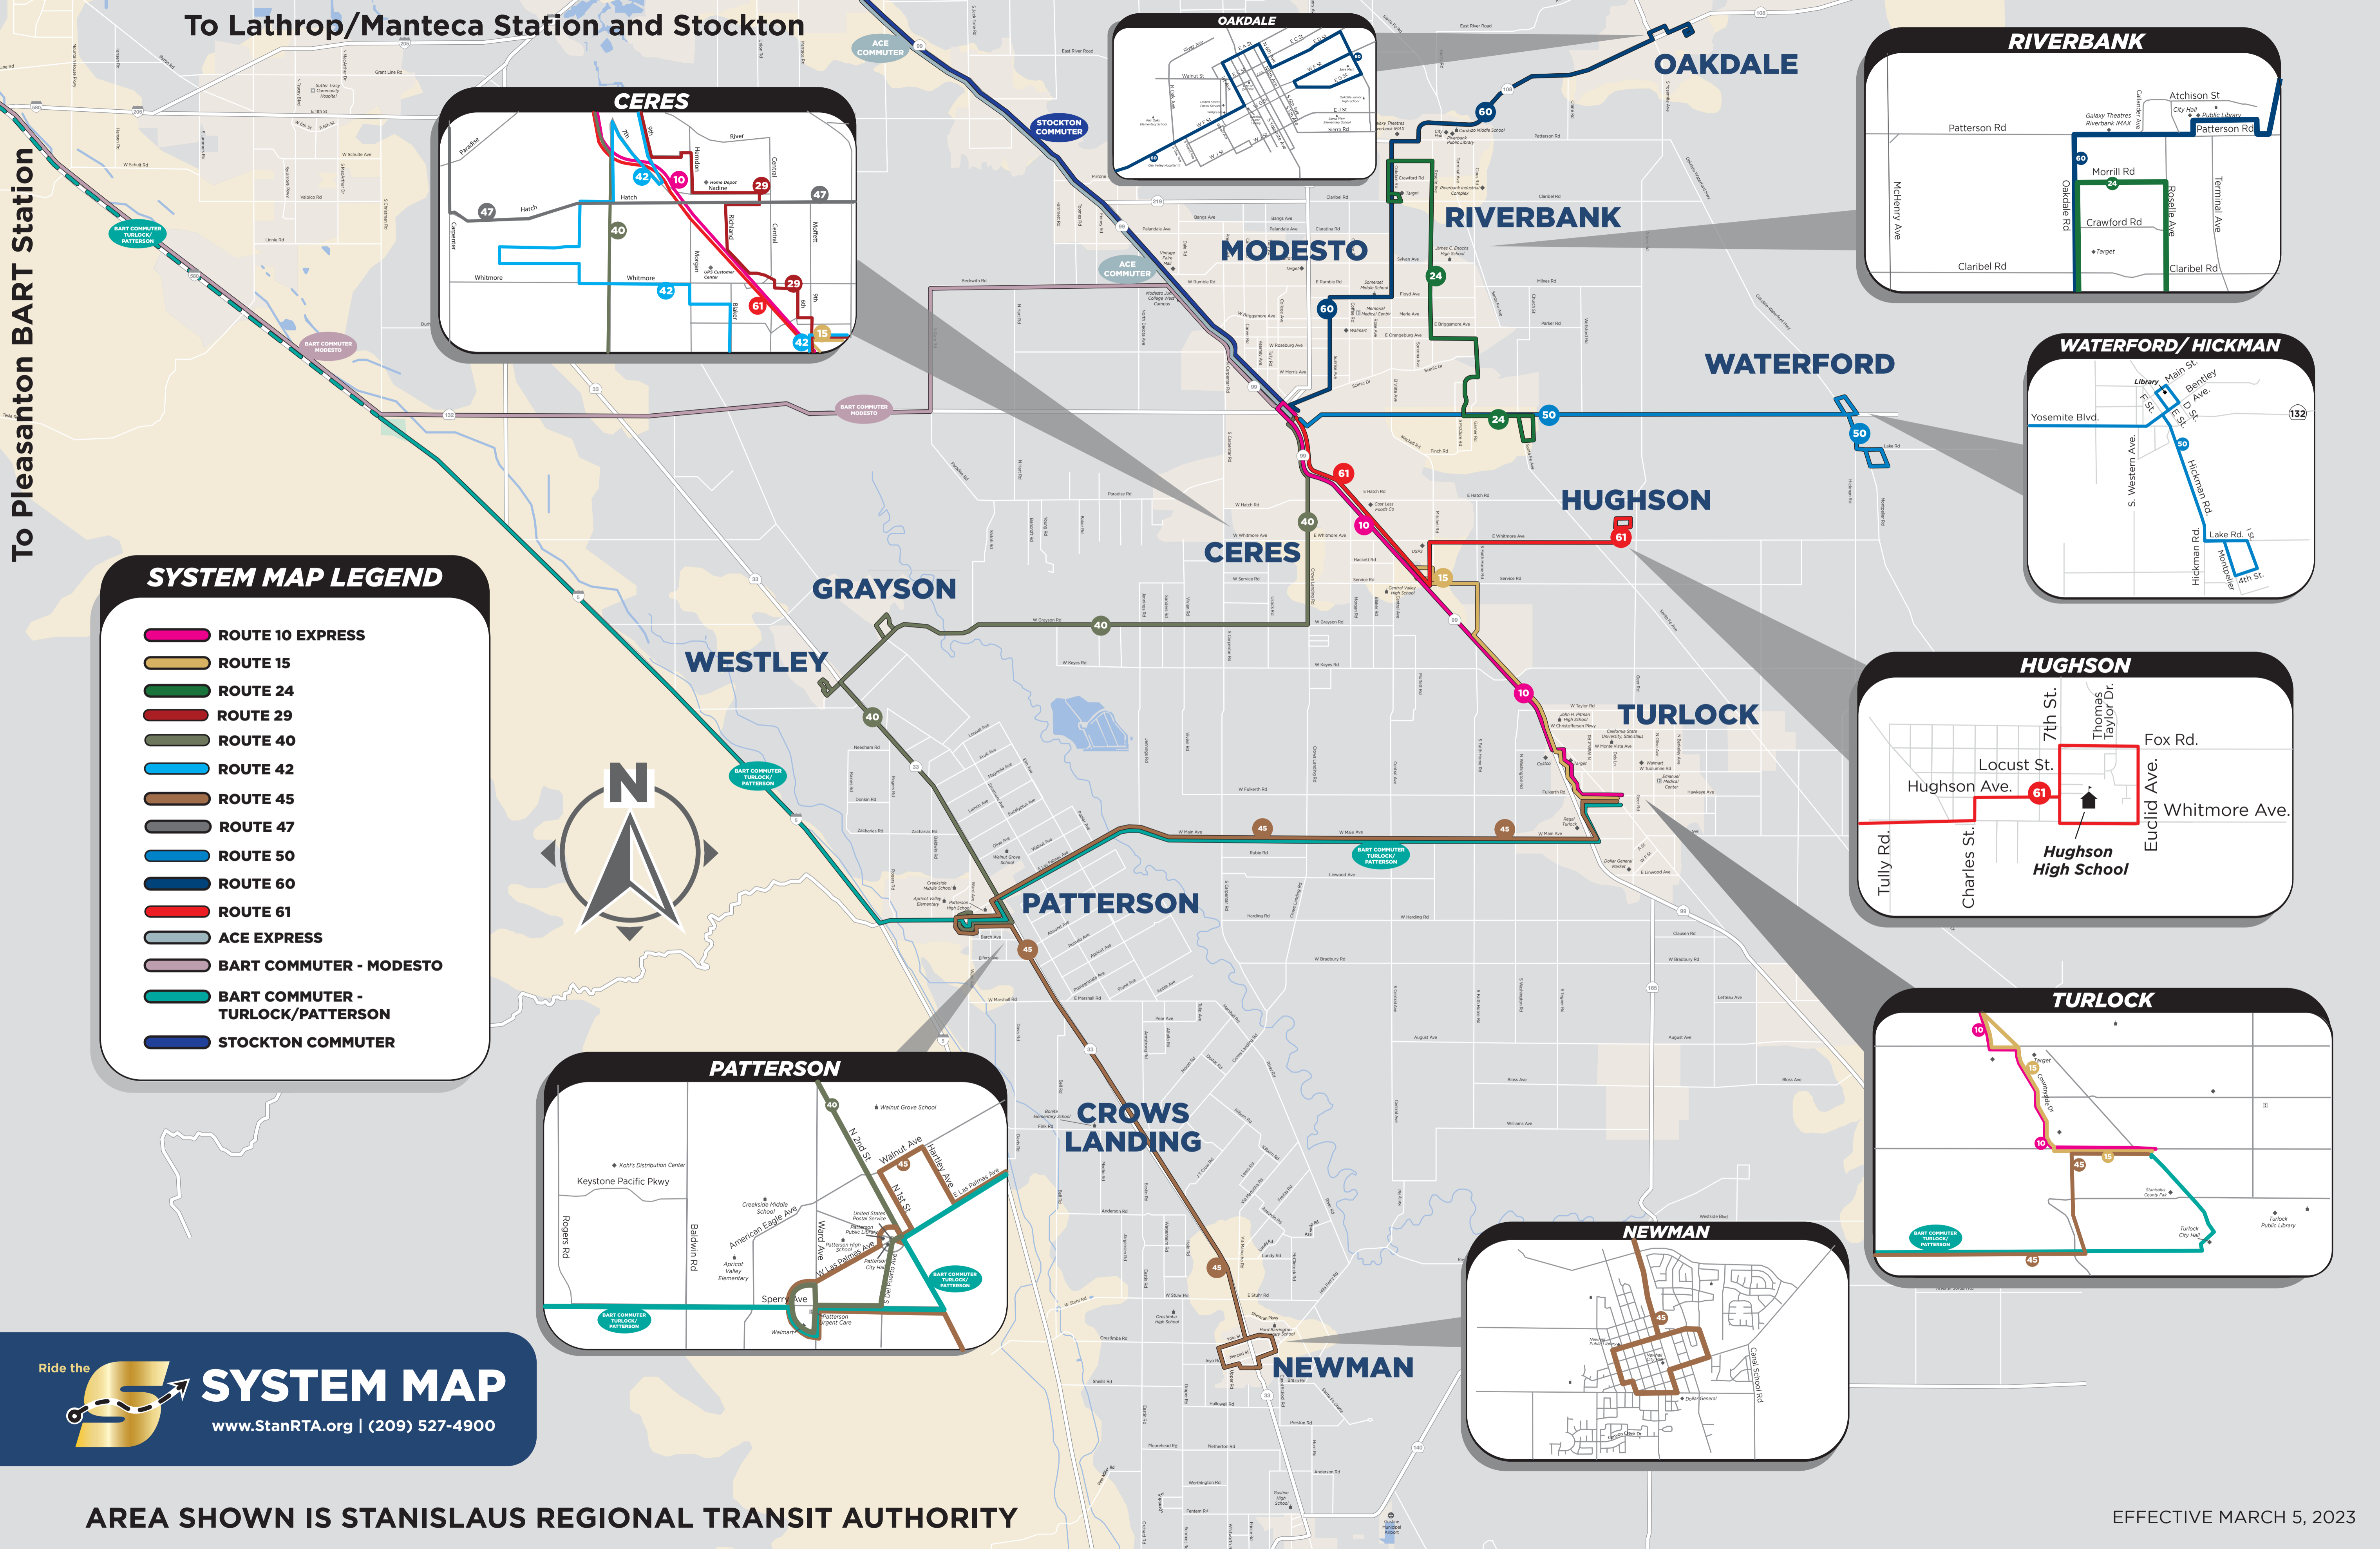

To Pleasanton BART Station

To Lathrop/Manteca Station and Stockton

**SYSTEM MAP LEGEND**

- ROUTE 10 EXPRESS
- ROUTE 15
- ROUTE 24
- ROUTE 29
- ROUTE 40
- ROUTE 42
- ROUTE 45
- ROUTE 47
- ROUTE 50
- ROUTE 60
- ROUTE 61
- ACE EXPRESS
- BART COMMUTER - MODESTO
- BART COMMUTER - TURLOCK/PATTERSON
- STOCKTON COMMUTER

Ride the **SYSTEM MAP**  
[www.StanRTA.org](http://www.StanRTA.org) | (209) 527-4900

AREA SHOWN IS STANISLAUS REGIONAL TRANSIT AUTHORITY

EFFECTIVE MARCH 5, 2023