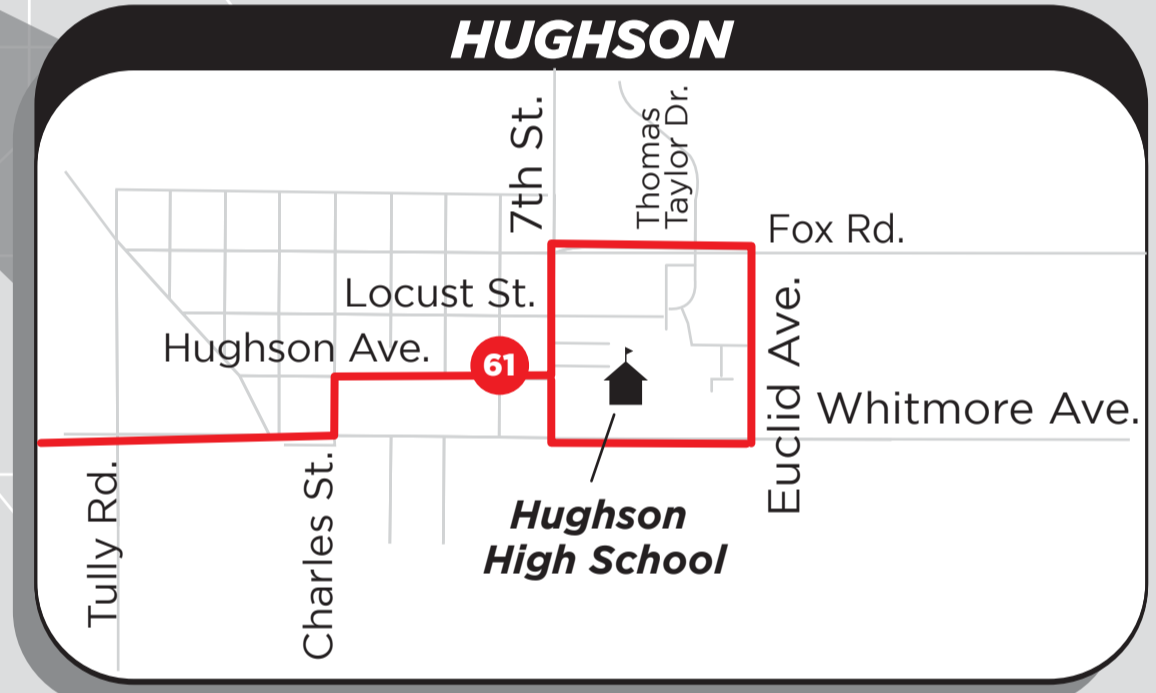

To Pleasanton BART Station

To Lathrop/Manteca Station and Stockton

**SYSTEM MAP LEGEND**

- ROUTE 10 EXPRESS
- ROUTE 15
- ROUTE 24
- ROUTE 29
- ROUTE 40
- ROUTE 42
- ROUTE 45
- ROUTE 47
- ROUTE 50
- ROUTE 60
- ROUTE 61
- ACE EXPRESS
- BART COMMUTER - MODESTO
- BART COMMUTER - TURLOCK/PATTERSON
- STOCKTON COMMUTER

Ride the **SYSTEM MAP**  
[www.StanRTA.org](http://www.StanRTA.org) | (209) 527-4900

AREA SHOWN IS STANISLAUS REGIONAL TRANSIT AUTHORITY

EFFECTIVE MARCH 5, 2023