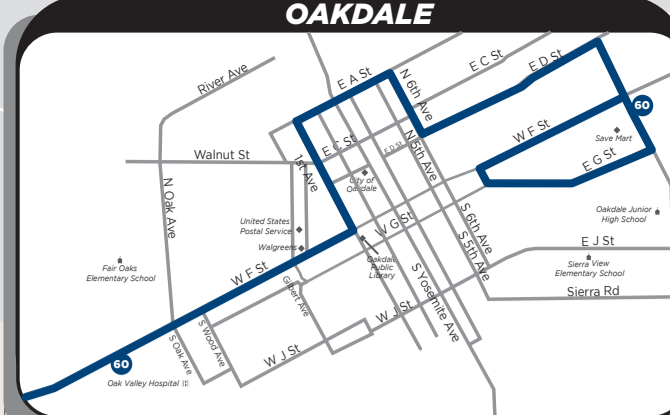

To Pleasanton BART Station

To Lathrop/Manteca Station and Stockton

**SYSTEM MAP LEGEND**

- ROUTE 10 EXPRESS
- ROUTE 15
- ROUTE 24
- ROUTE 29
- ROUTE 40
- ROUTE 42
- ROUTE 45
- ROUTE 47
- ROUTE 50
- ROUTE 60
- ROUTE 61
- ACE EXPRESS
- BART COMMUTER - MODESTO
- BART COMMUTER - TURLOCK/PATTERSON
- STOCKTON COMMUTER

Ride the **SYSTEM MAP**  
[www.StanRTA.org](http://www.StanRTA.org) | (209) 527-4900

AREA SHOWN IS STANISLAUS REGIONAL TRANSIT AUTHORITY

EFFECTIVE MARCH 5, 2023