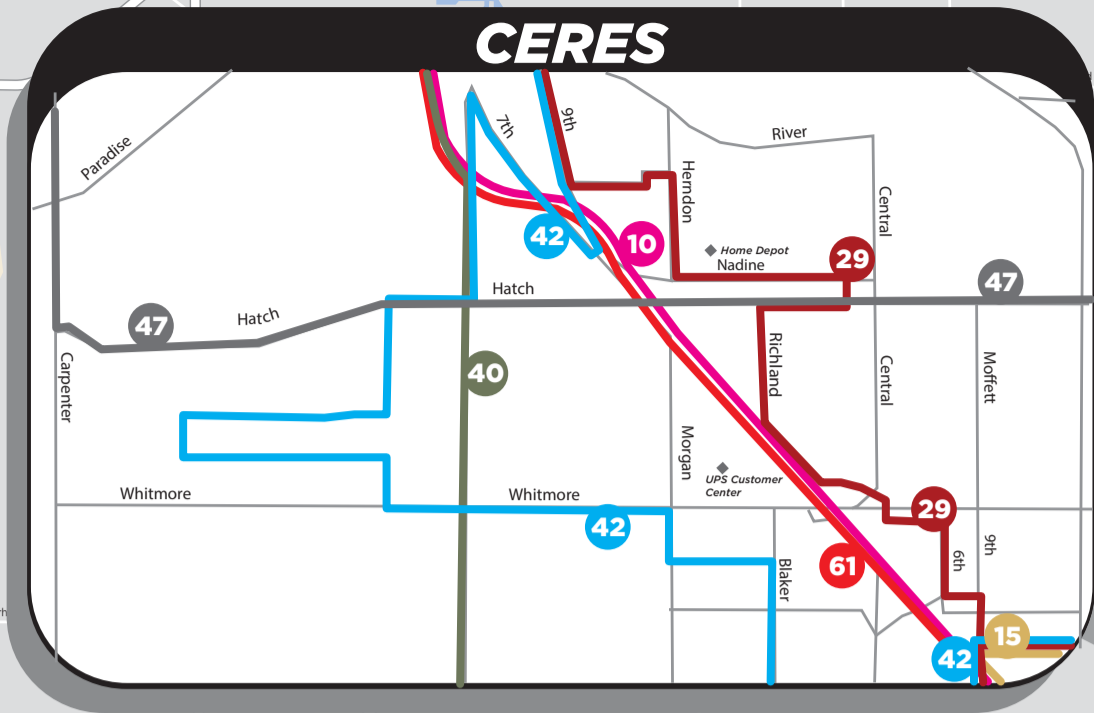

To Pleasanton BART Station

To Lathrop/Manteca Station and Stockton

**SYSTEM MAP LEGEND**

- ROUTE 10 EXPRESS
- ROUTE 15
- ROUTE 24
- ROUTE 29
- ROUTE 40
- ROUTE 42
- ROUTE 45
- ROUTE 47
- ROUTE 50
- ROUTE 60
- ROUTE 61
- ACE EXPRESS
- BART COMMUTER - MODESTO
- BART COMMUTER - TURLOCK/PATTERSON
- STOCKTON COMMUTER

Ride the **SYSTEM MAP**  
[www.StanRTA.org](http://www.StanRTA.org) | (209) 527-4900

AREA SHOWN IS STANISLAUS REGIONAL TRANSIT AUTHORITY

EFFECTIVE MARCH 5, 2023