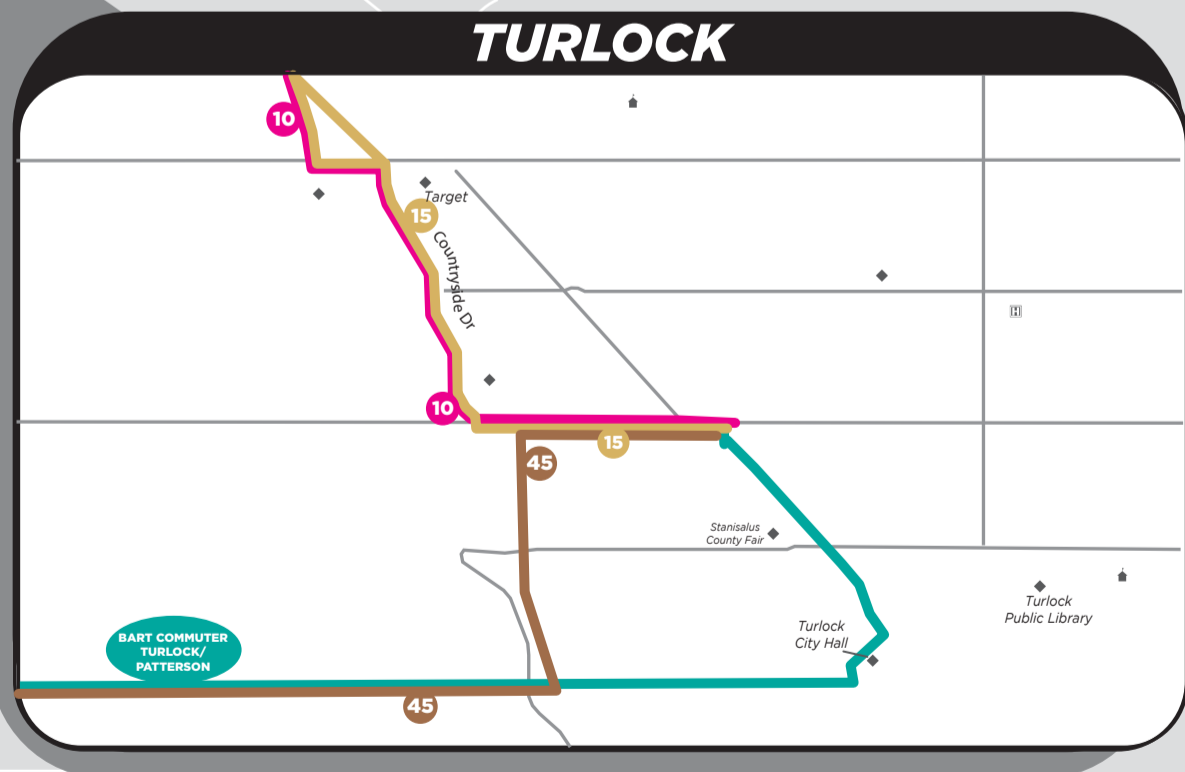

To Pleasanton BART Station

To Lathrop/Manteca Station and Stockton

**SYSTEM MAP LEGEND**

- ROUTE 10 EXPRESS
- ROUTE 15
- ROUTE 24
- ROUTE 29
- ROUTE 40
- ROUTE 42
- ROUTE 45
- ROUTE 47
- ROUTE 50
- ROUTE 60
- ROUTE 61
- ACE EXPRESS
- BART COMMUTER - MODESTO
- BART COMMUTER - TURLOCK/PATTERSON
- STOCKTON COMMUTER

Ride the **SYSTEM MAP**  
[www.StanRTA.org](http://www.StanRTA.org) | (209) 527-4900

AREA SHOWN IS STANISLAUS REGIONAL TRANSIT AUTHORITY

EFFECTIVE MARCH 5, 2023