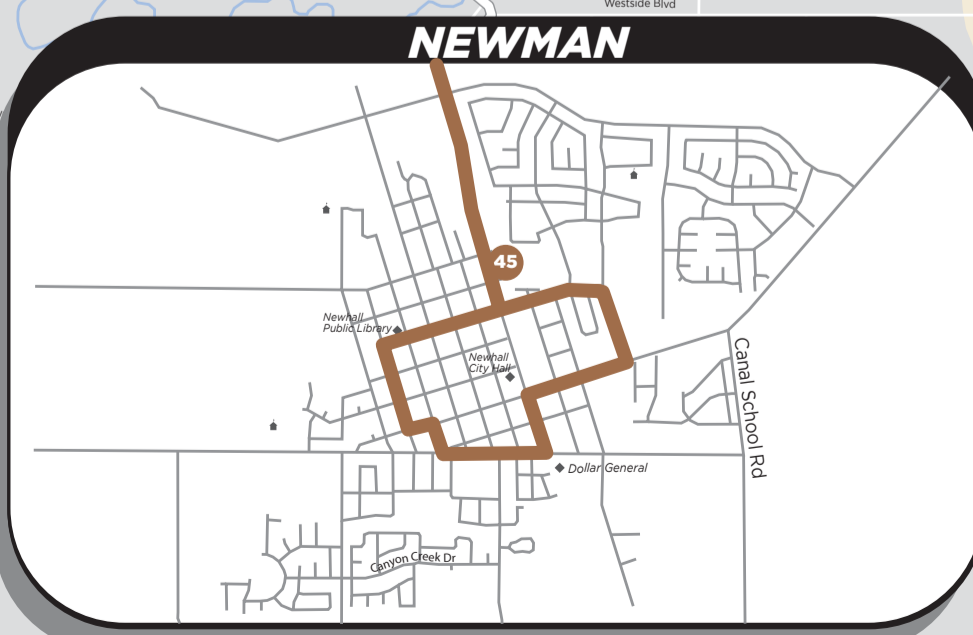

To Pleasanton BART Station

To Lathrop/Manteca Station and Stockton

**SYSTEM MAP LEGEND**

- ROUTE 10 EXPRESS
- ROUTE 15
- ROUTE 24
- ROUTE 29
- ROUTE 40
- ROUTE 42
- ROUTE 45
- ROUTE 47
- ROUTE 50
- ROUTE 60
- ROUTE 61
- ACE EXPRESS
- BART COMMUTER - MODESTO
- BART COMMUTER - TURLOCK/PATTERSON
- STOCKTON COMMUTER

Ride the **SYSTEM MAP**  
[www.StanRTA.org](http://www.StanRTA.org) | (209) 527-4900

AREA SHOWN IS STANISLAUS REGIONAL TRANSIT AUTHORITY

EFFECTIVE MARCH 5, 2023