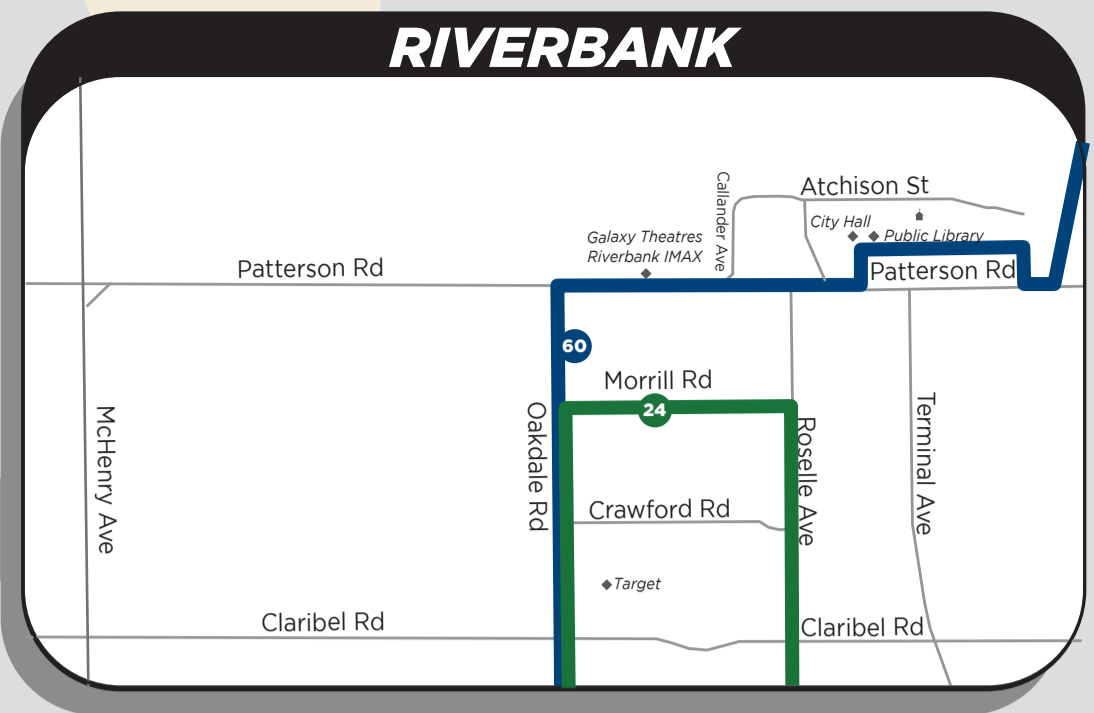

To Pleasanton BART Station

To Lathrop/Manteca Station and Stockton

**SYSTEM MAP LEGEND**

- ROUTE 10 EXPRESS
- ROUTE 15
- ROUTE 24
- ROUTE 29
- ROUTE 40
- ROUTE 42
- ROUTE 45
- ROUTE 47
- ROUTE 50
- ROUTE 60
- ROUTE 61
- ACE EXPRESS
- BART COMMUTER - MODESTO
- BART COMMUTER - TURLOCK/PATTERSON
- STOCKTON COMMUTER

Ride the **SYSTEM MAP**  
[www.StanRTA.org](http://www.StanRTA.org) | (209) 527-4900

AREA SHOWN IS STANISLAUS REGIONAL TRANSIT AUTHORITY

EFFECTIVE MARCH 5, 2023