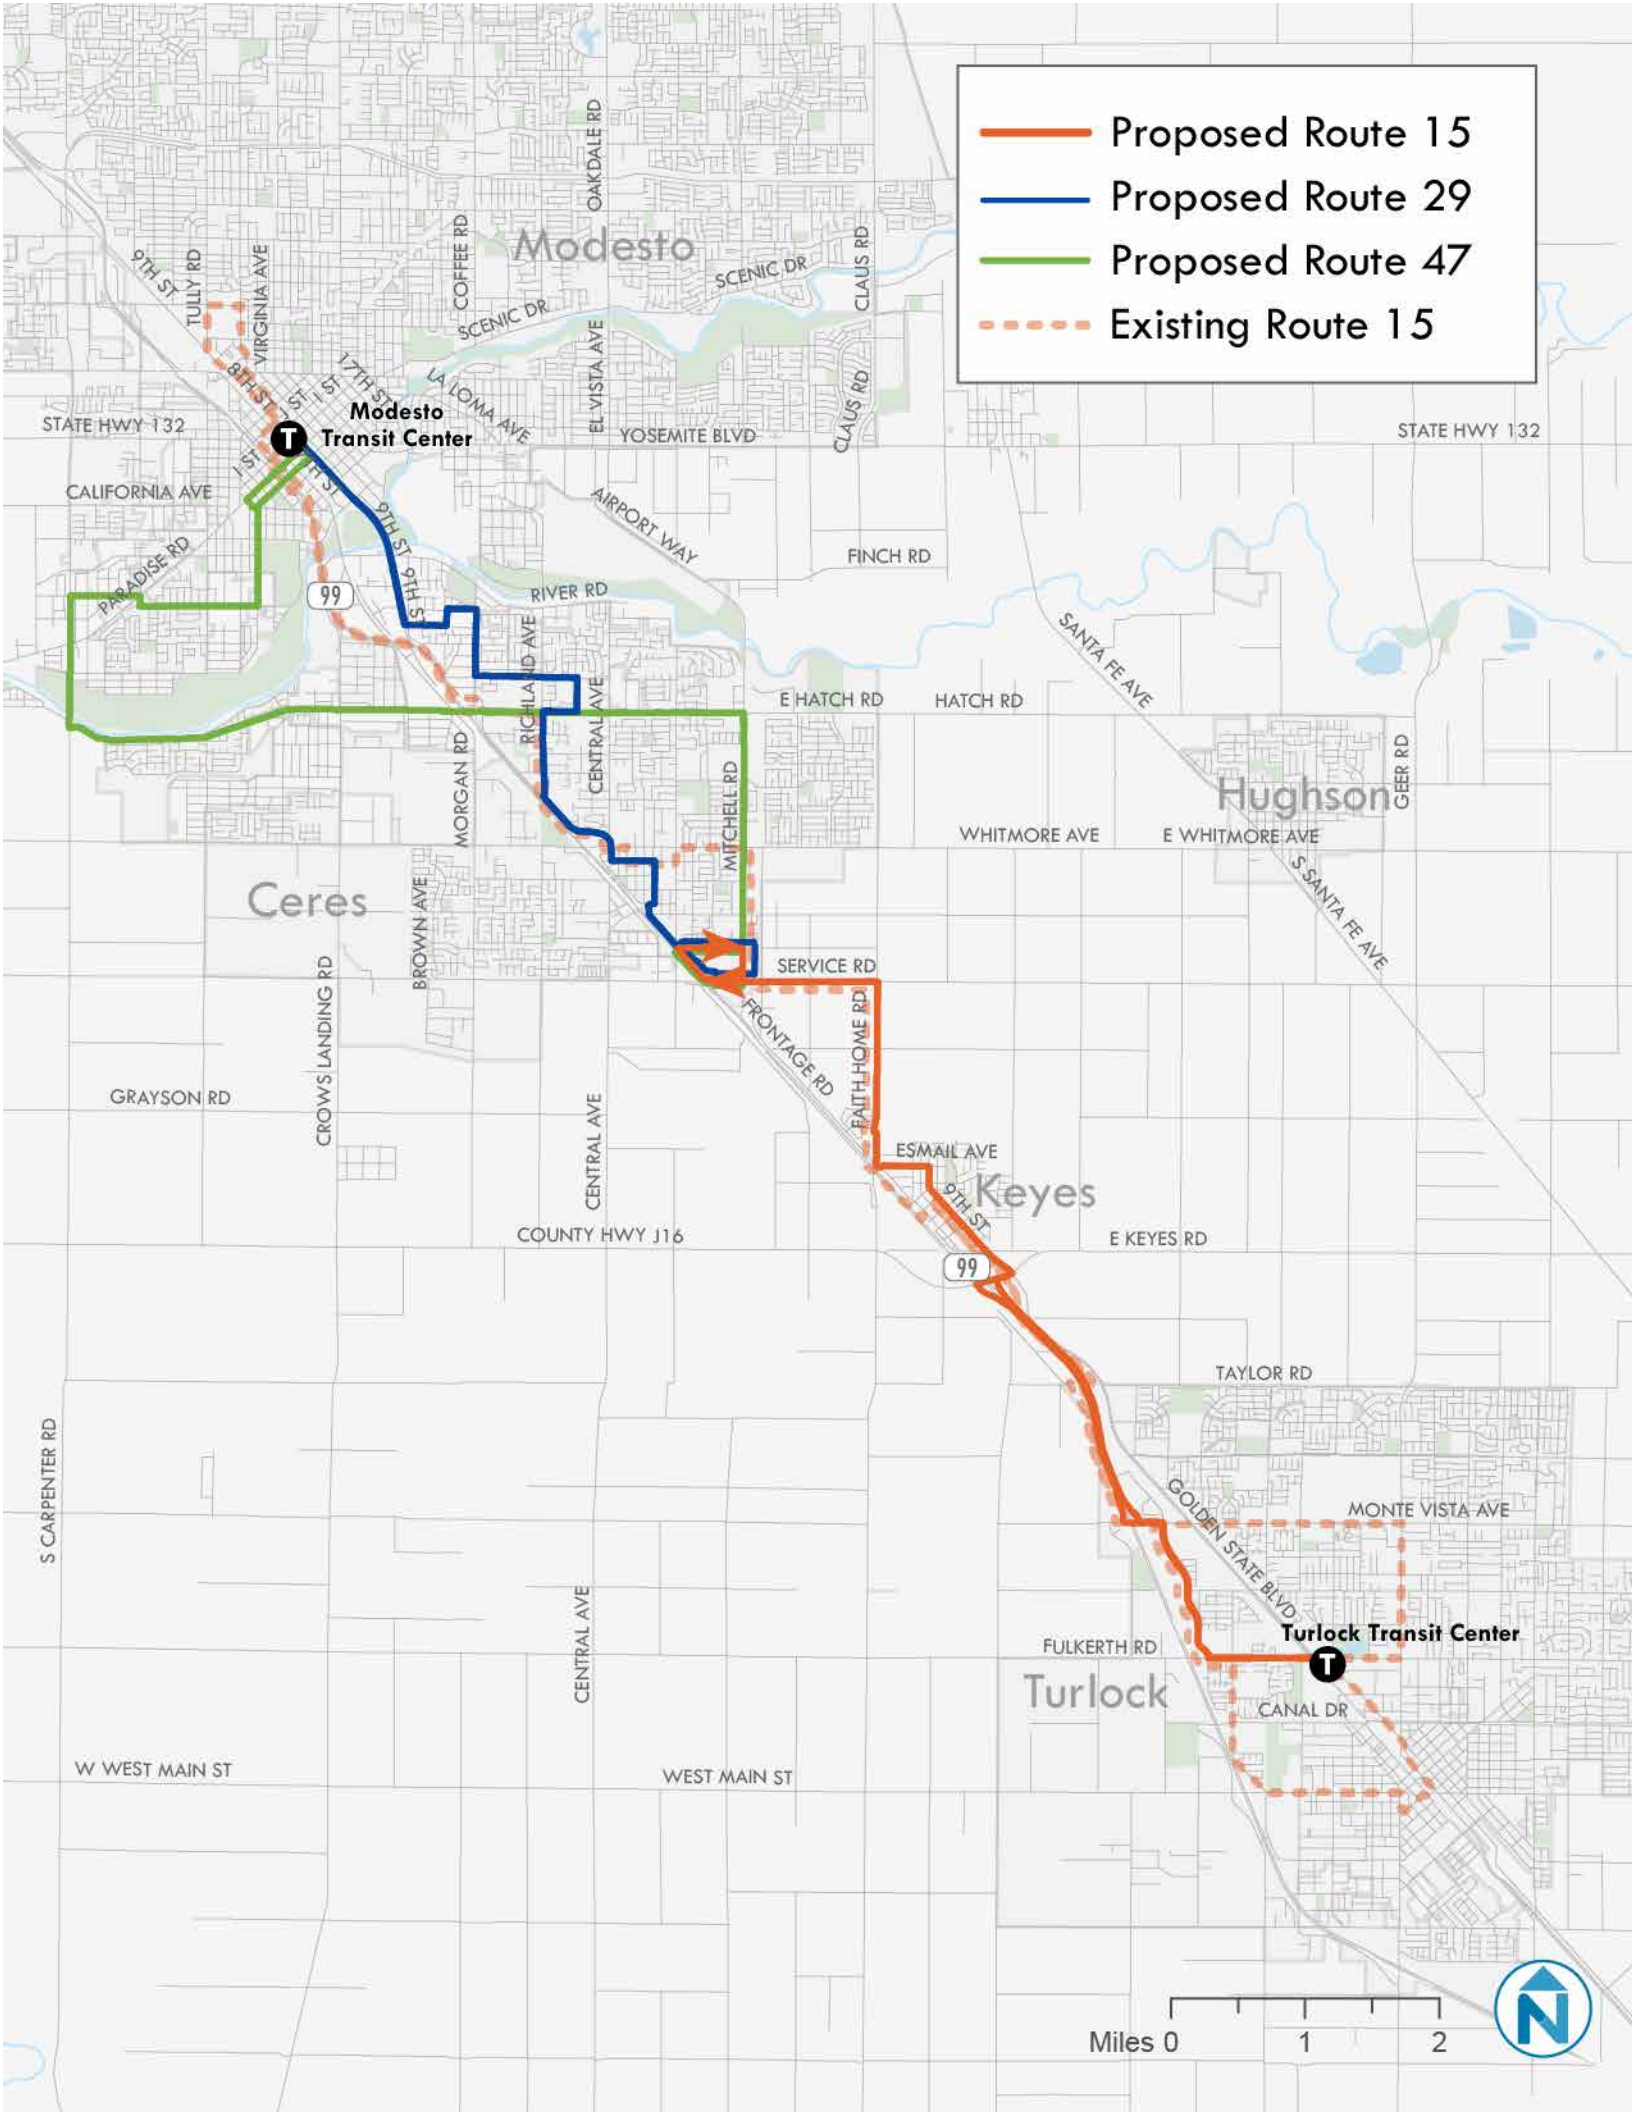

- Proposed BART Commuter Express Modesto
- Proposed BART Commuter Express Turlock Patterson
- - - Existing BART Commuter Express
- - - Existing Route C

-  Proposed Route 15
-  Proposed Route 29
-  Proposed Route 47
-  Existing Route 15

Patterson

Turlock

Newman

Gustine

Turlock
Transit Center

- Proposed Route 45
- - - Existing Route 45E
- - - Existing Route 45W

Miles 0 3 6